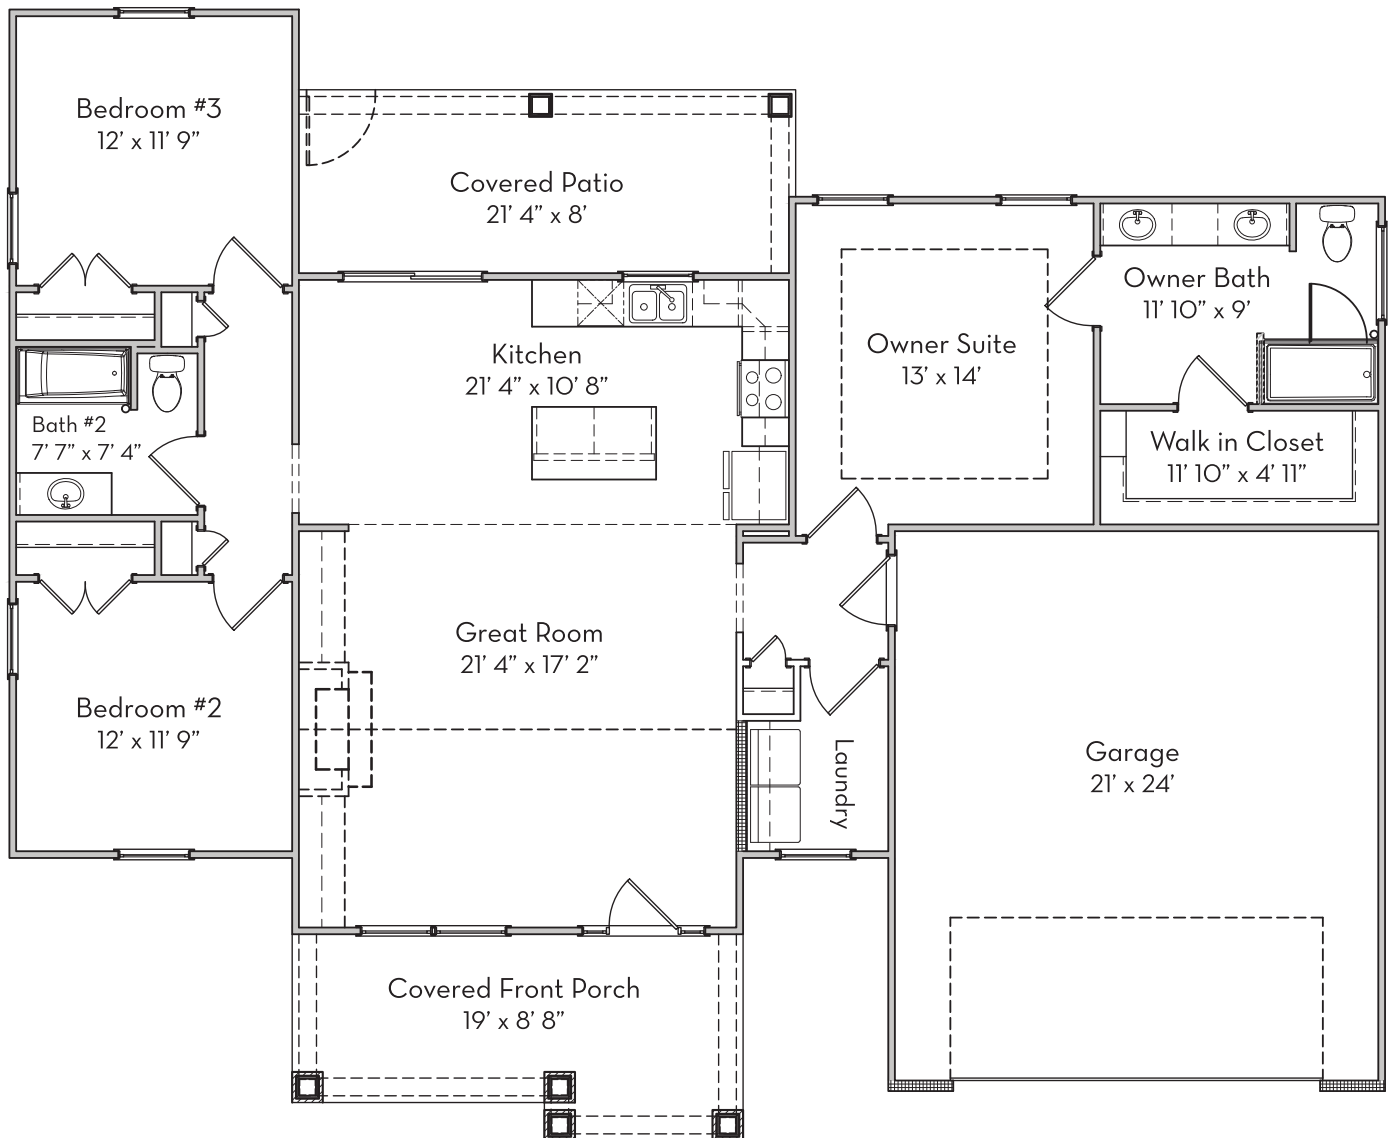

BRIGHTWATER

The Roosevelt

1,523 sf | 3 Bed | 2 Bath | Cottage Home

* Sizes are approximations.