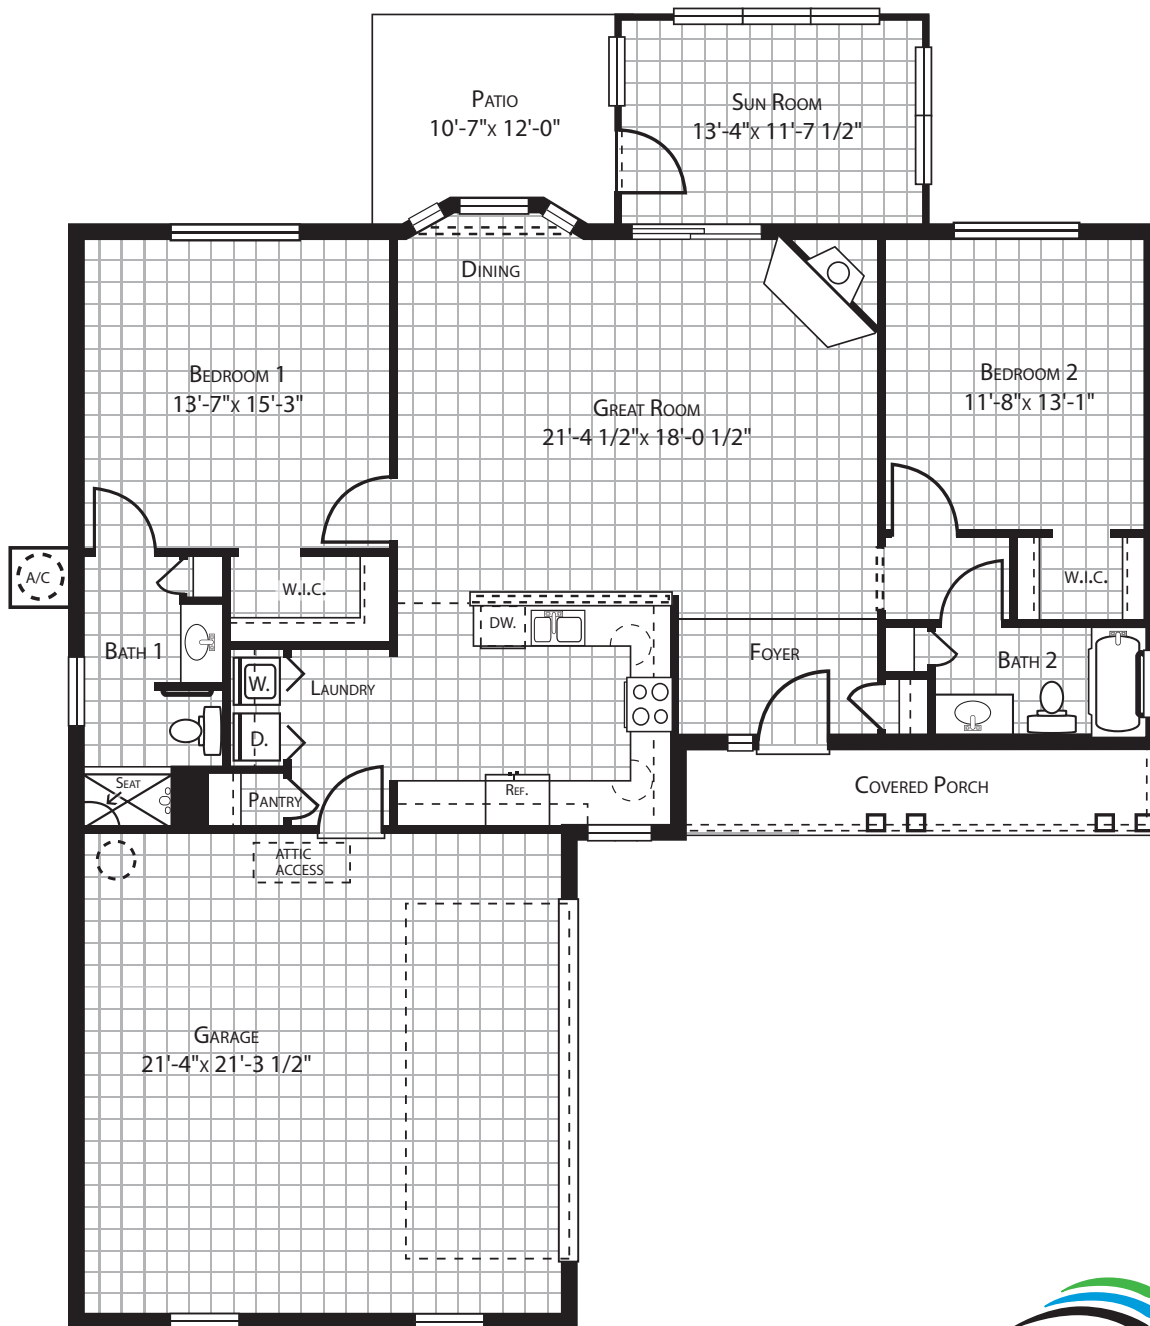

# The Monroe | Cottage Home

2,165 S/F | Two Bedroom | Two Bath

**BRIGHTWATER**

3 of 3 | 2 Bedroom  
Cottage Home Floorplans

101 Brightwater Dr.  
Myrtle Beach, SC 29579  
Phone: 843-903-8300  
Brightwater-Living.com