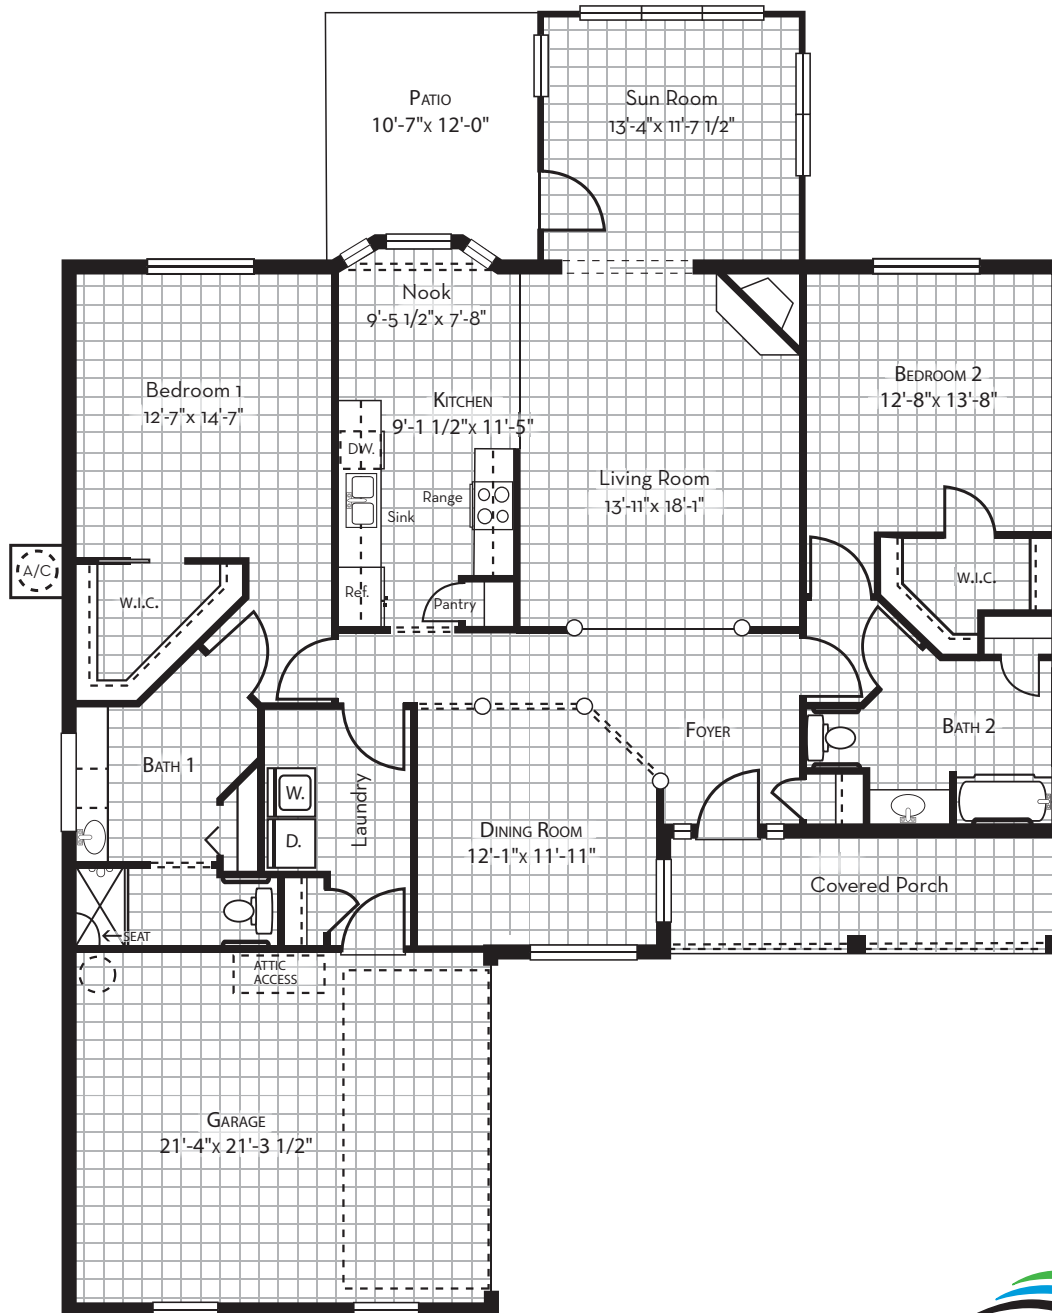

# The Jefferson | Cottage Home

2,521 S/F | Two Bedroom | Two Bath

## BRIGHTWATER

1 of 3 | 2 Bedroom  
Cottage Home Floorplans

101 Brightwater Dr.  
Myrtle Beach, SC 29579  
Phone: 843-903-8300  
Brightwater-Living.com

- Maintenance-Free Living
- Weekly Housekeeping
- Daily Dining
- Bill Payment
- Transportation
- Safety
- Pets Welcome
- Golf Cart
- Bring Your Own Furniture
- Transition Services