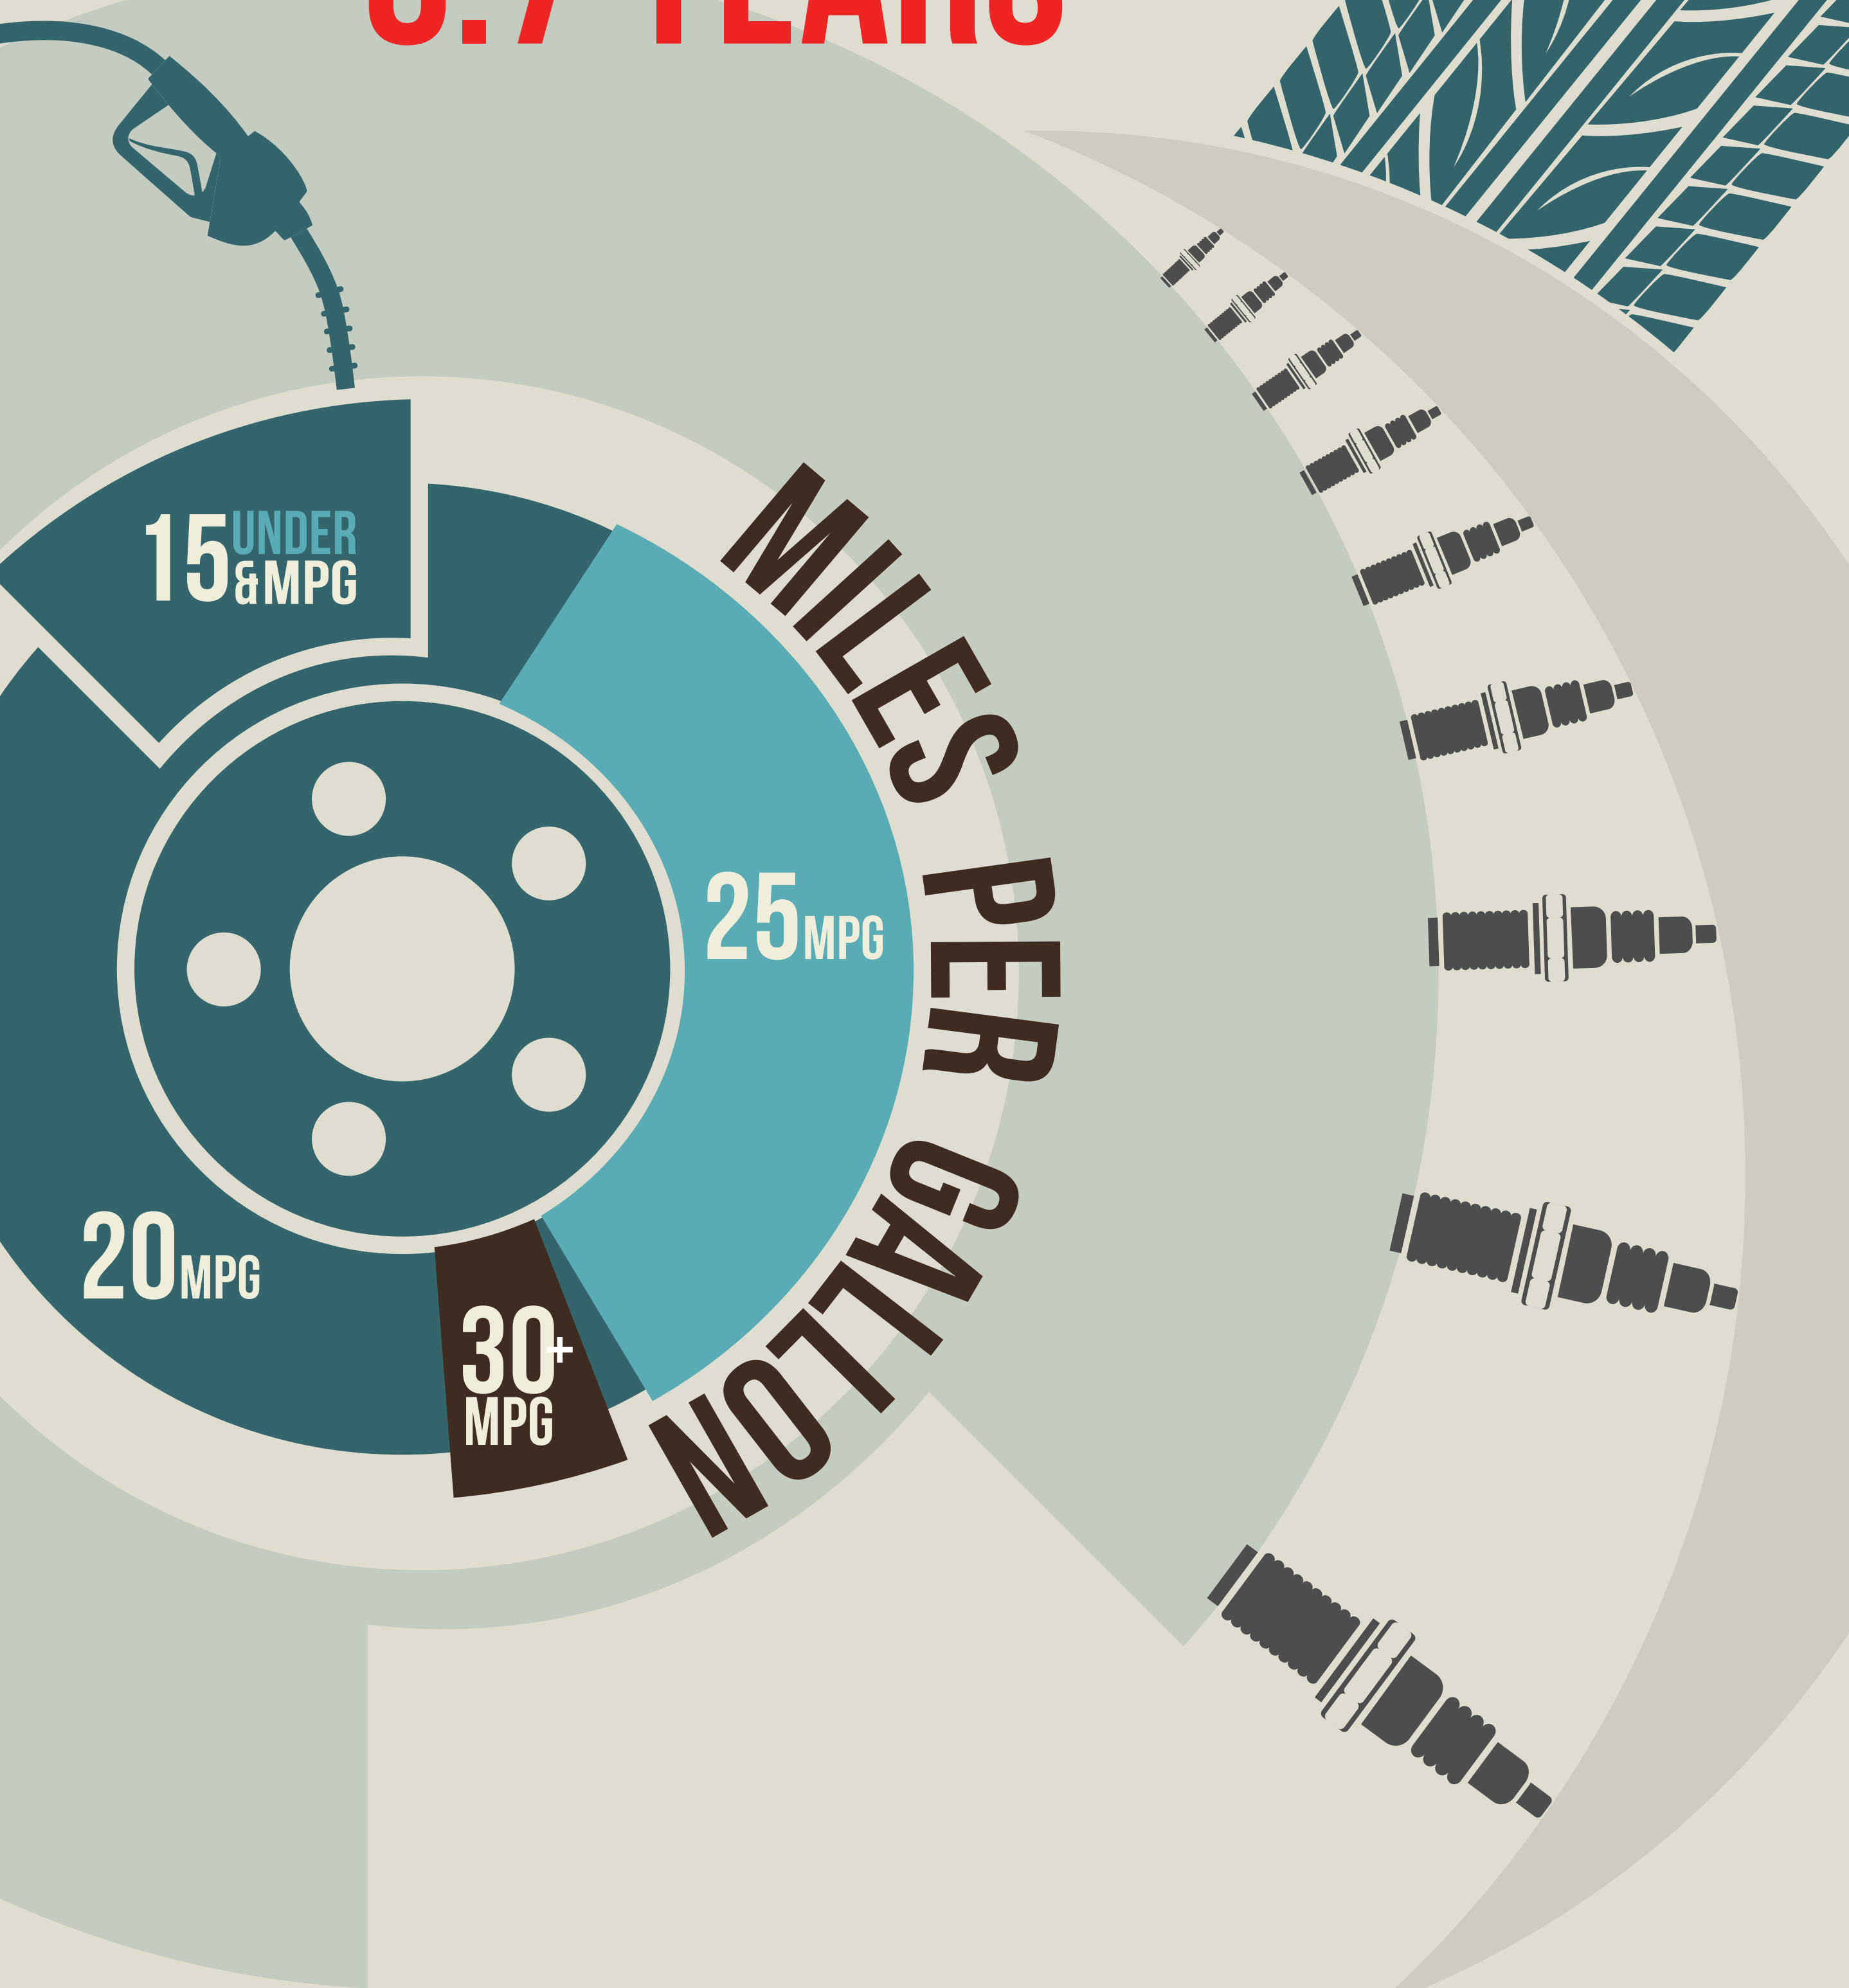

# TOP 5 FAVORITE FIRST CARS FROM THE 1950'S

It's one of the most important moments in life, we remember it like it was yesterday. Starting up our first automobile, revving the engine, grinding the clutch, feeling the wind usher in the excitement of an open road.

## TOP SELLING MANUFACTURER

Honorable Mention  
HUDSON  
MORRISMINOR

## HOW MUCH DID THAT SWEET RIDE COST? AVERAGE PRICE PAID

\$1,795.00 *and*  
HOW LONG DID IT LAST?  
**8.7 YEARS**

101 Brightwater Drive • Myrtle Beach, SC 29579  
(843) 903-8300 • Brightwater-Living.com