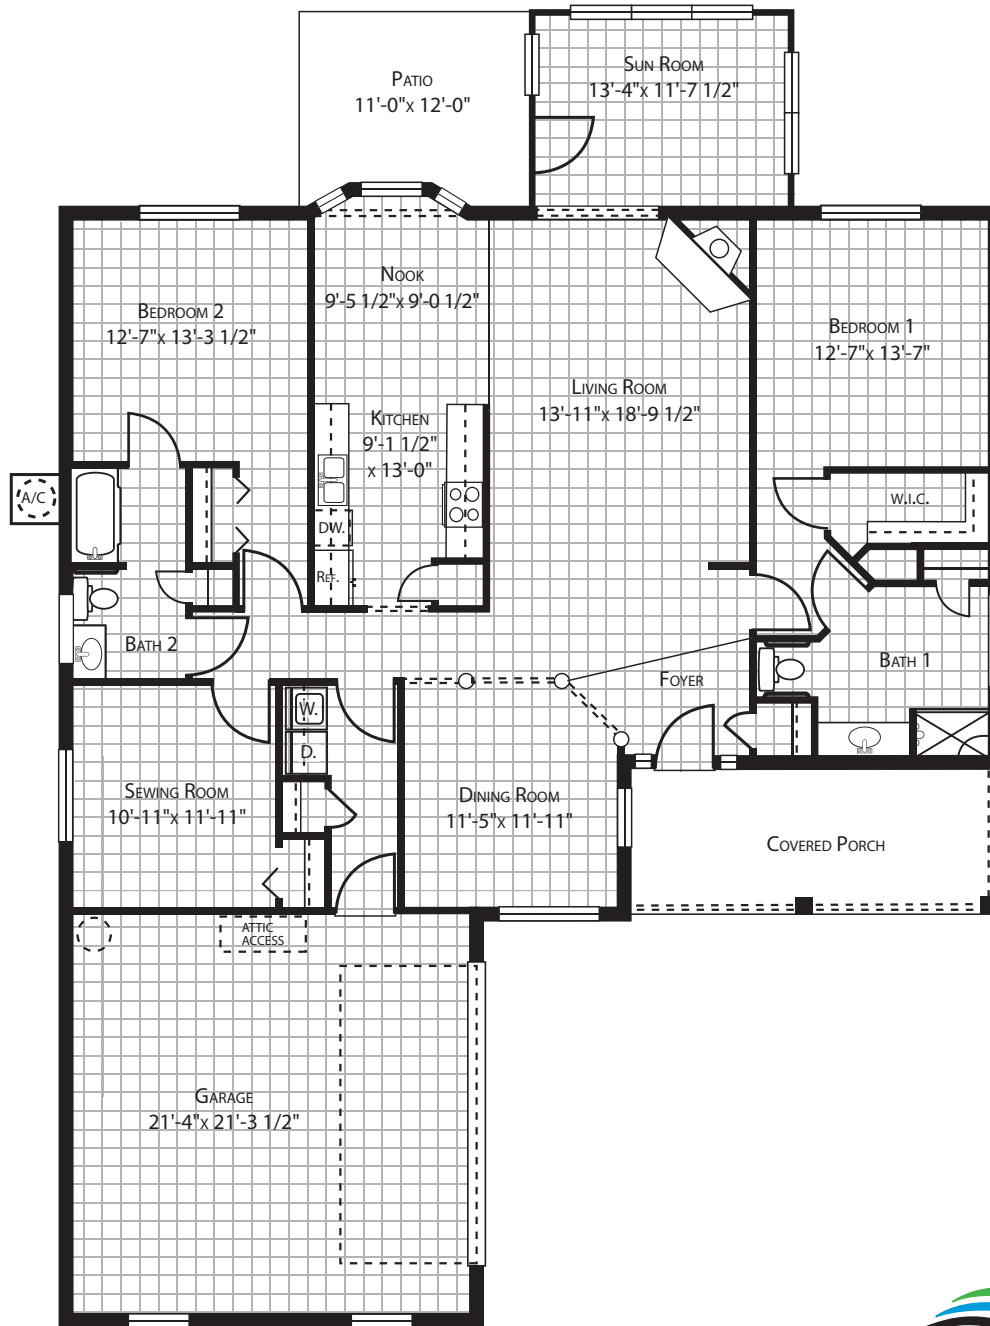

The Washington | Cottage Home

2,676 S/F | Three Bedroom | Two Bath

BRIGHTWATER

1 of 2 | 3 Bedroom
Cottage Home Floorplans

101 Brightwater Dr.
Myrtle Beach, SC 29579
Phone: 843-903-8300
Brightwater-Living.com