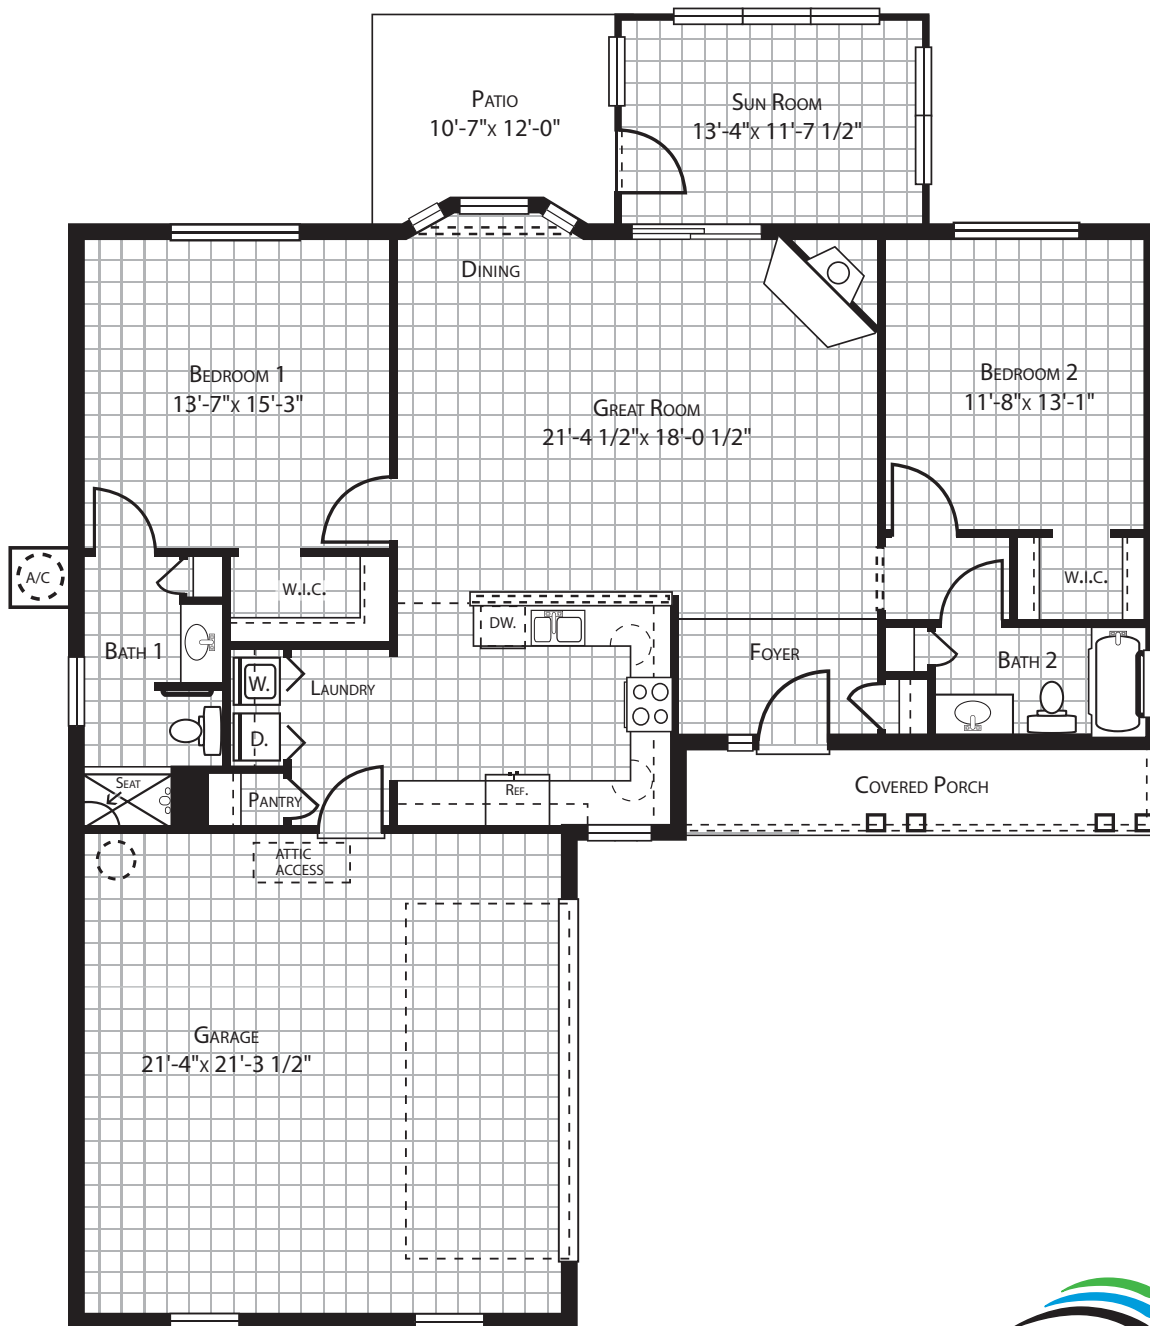

The Monroe | Cottage Home

2,165 S/F | Two Bedroom | Two Bath

BRIGHTWATER

3 of 3 | 2 Bedroom
Cottage Home Floorplans

101 Brightwater Dr.
Myrtle Beach, SC 29579
Phone: 843-903-8300
Brightwater-Living.com

- Maintenance-Free Living
- Weekly Housekeeping
- Daily Dining
- Bill Payment
- Transportation
- Safety
- Pets Welcome
- Golf Cart
- Bring Your Own Furniture
- Transition Services