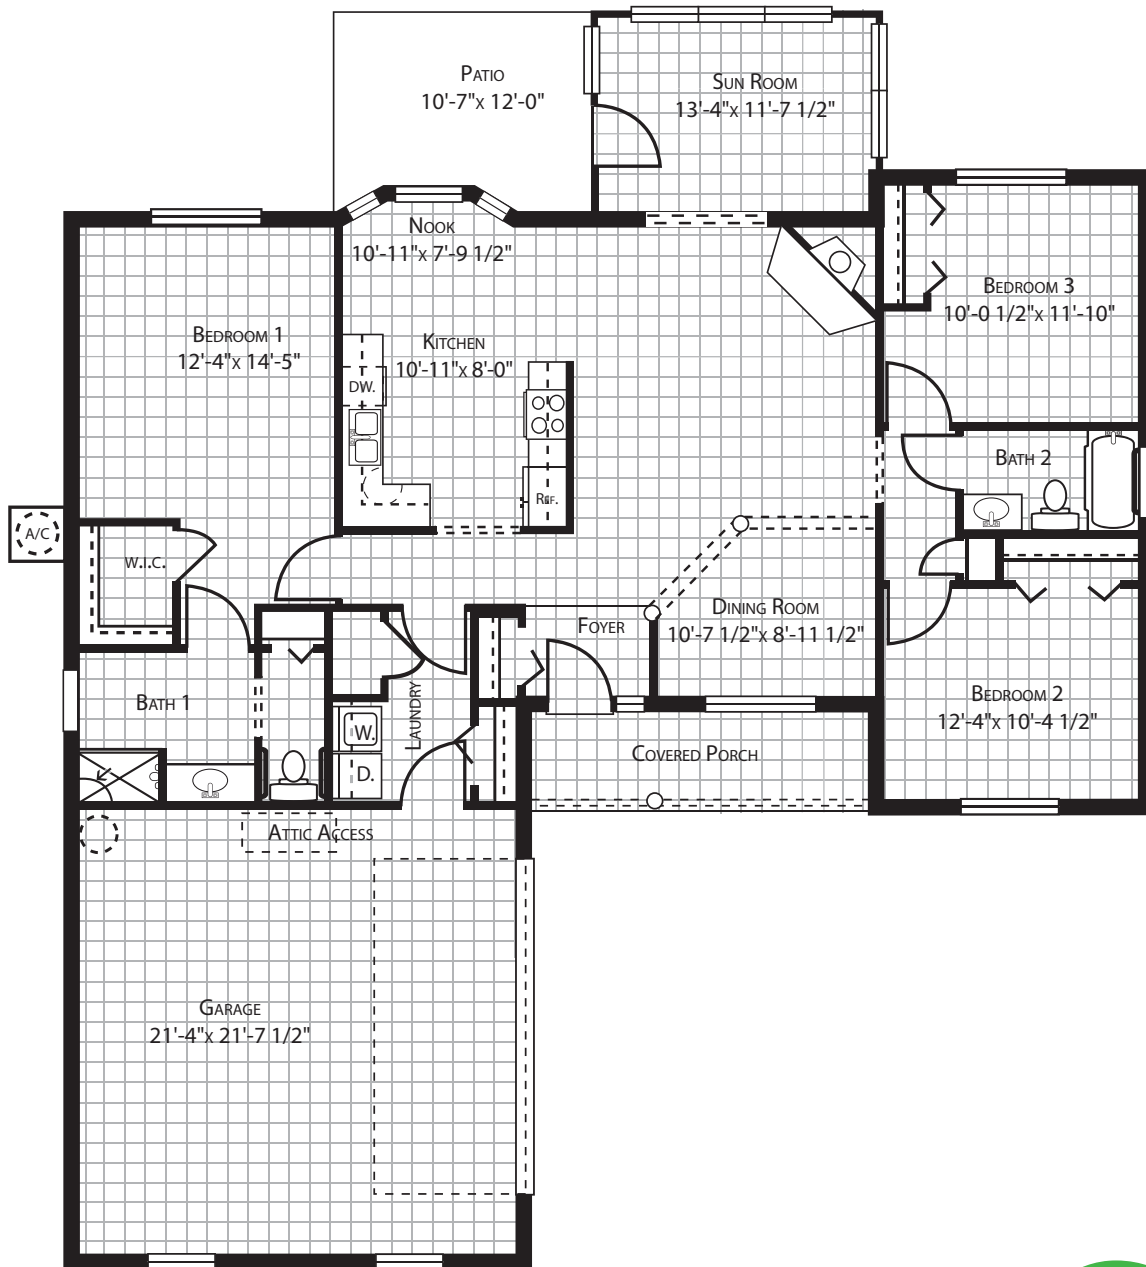

The Madison III | Cottage Home

2,308 S/F | Three Bedroom | Two Bath

BRIGHTWATER

2 of 2 | 3 Bedroom
Cottage Home Floorplans

101 Brightwater Dr.
Myrtle Beach, SC 29579
Phone: 843-903-8300
Brightwater-Living.com