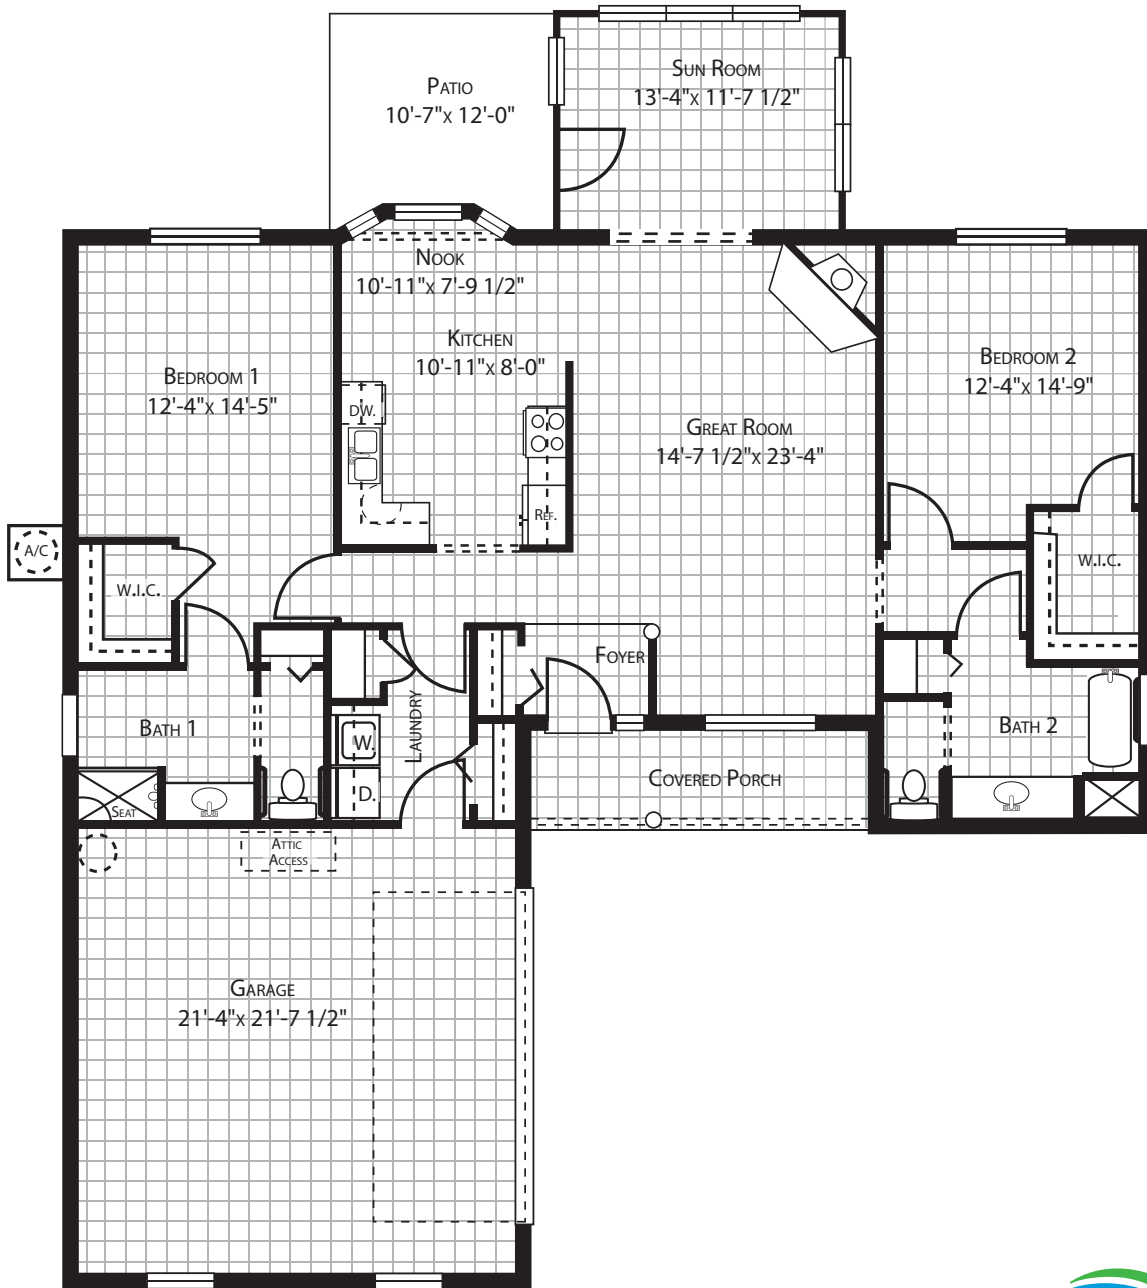

# The Madison | Cottage Home

2,282 S/F | Two Bedroom | Two Bath

## BRIGHTWATER

2 of 3 | 2 Bedroom  
Cottage Home Floorplans

101 Brightwater Dr.  
Myrtle Beach, SC 29579  
Phone: 843-903-8300  
Brightwater-Living.com

- Maintenance-Free Living
- Weekly Housekeeping
- Daily Dining
- Bill Payment
- Transportation
- Safety
- Pets Welcome
- Golf Cart
- Bring Your Own Furniture
- Transition Services