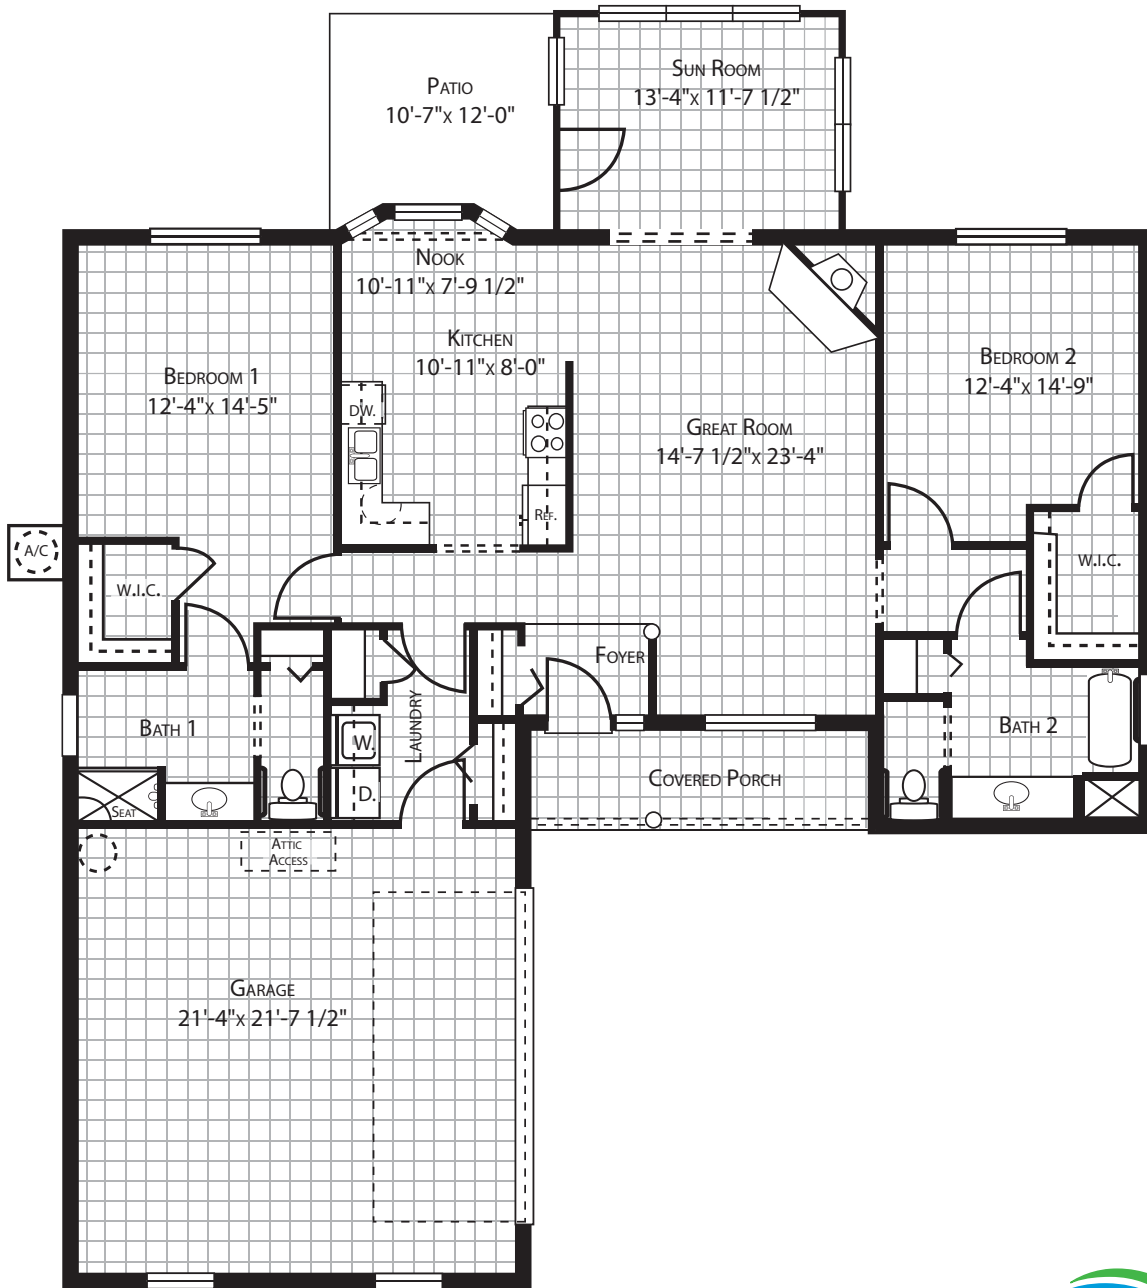

# The Madison | Cottage Home

2,282 S/F | Two Bedroom | Two Bath

**BRIGHTWATER**

2 of 3 | 2 Bedroom  
Cottage Home Floorplans

101 Brightwater Dr.  
Myrtle Beach, SC 29579  
Phone: 843-903-8300  
Brightwater-Living.com