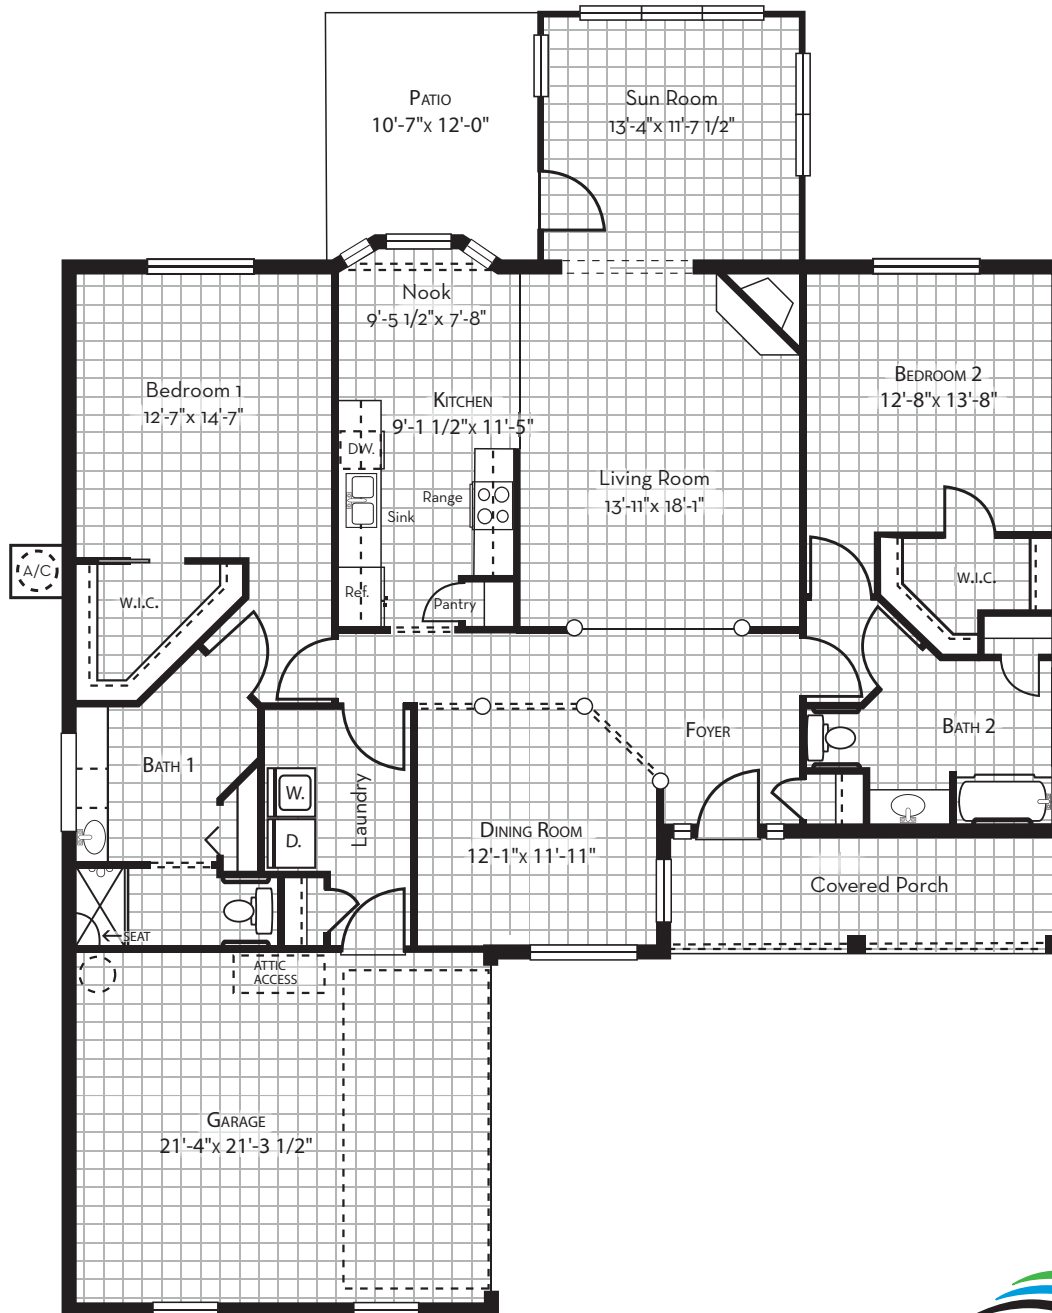

# The Jefferson | Cottage Home

2,521 S/F | Two Bedroom | Two Bath

**BRIGHTWATER**

1 of 3 | 2 Bedroom  
Cottage Home Floorplans

101 Brightwater Dr.  
Myrtle Beach, SC 29579  
Phone: 843-903-8300  
Brightwater-Living.com